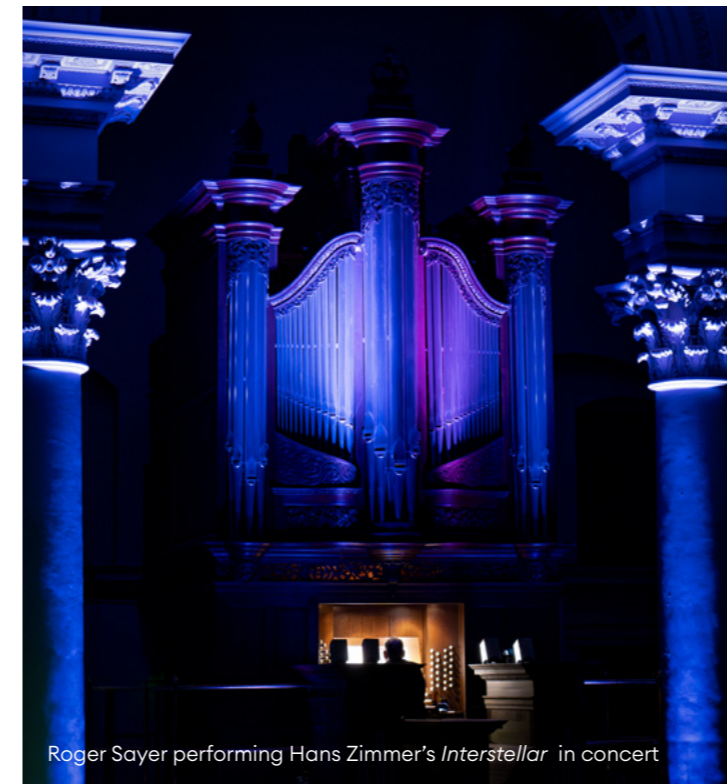

The Gesualdo Six performing in the round

Isata Kanneh-Mason in rehearsal

Roger Sayer performing Hans Zimmer's *Interstellar* in concert