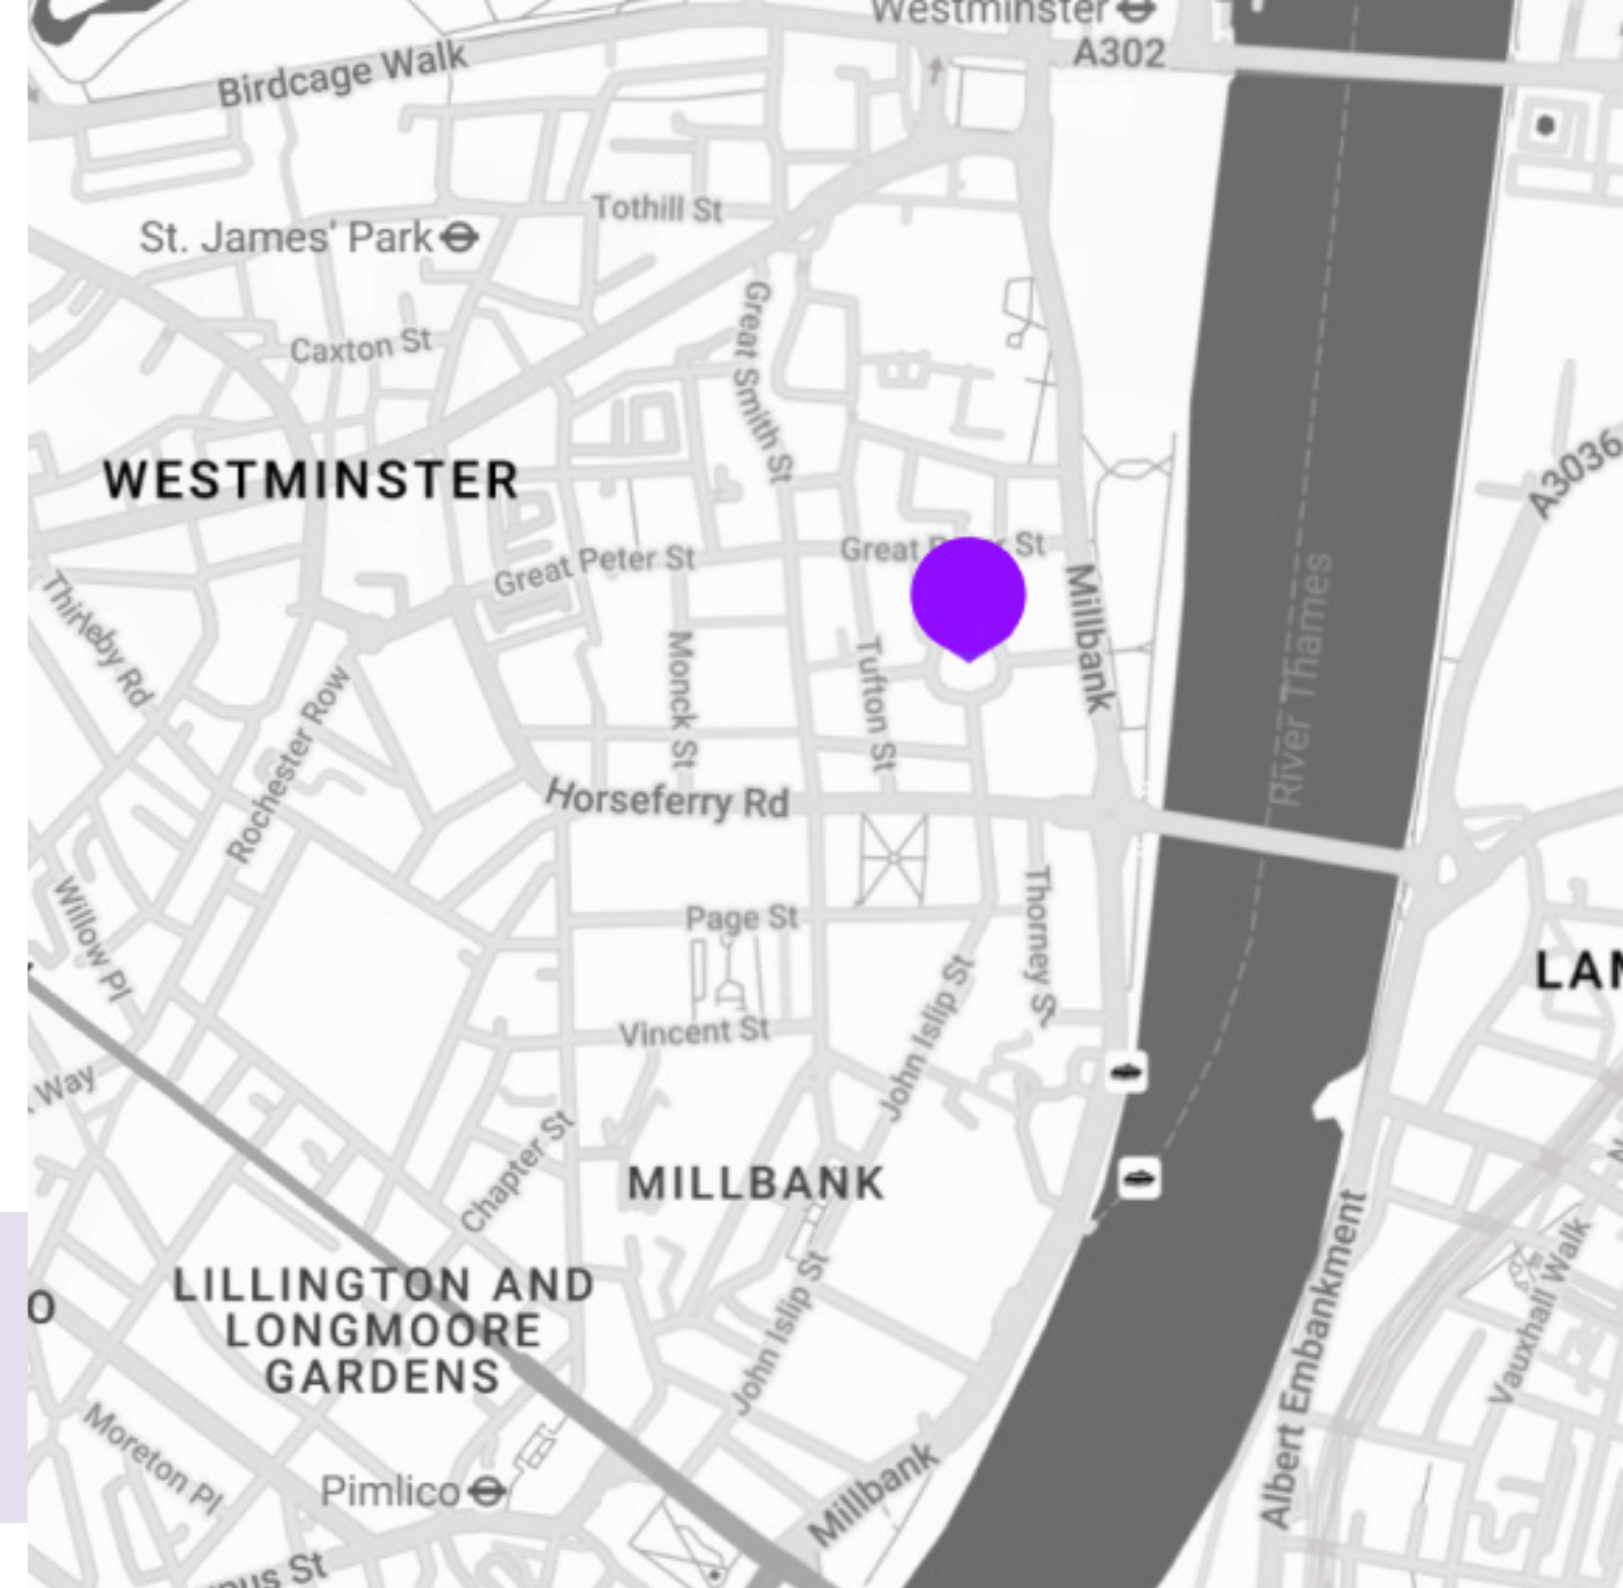

GETTING TO SMITH SQUARE HALL

Smith Square Hall
Smith Square
London
SW1P 3HA

Our venue is a short walk from a number of tube stations, including Westminster and St James' Park. You can also reach us via bus, rail, boat, or bike.

For more detailed information on how to get to our venue [click here](#).

To discuss hiring Smith Square Hall for your event, contact our Events Team:

events@sinfoniasmithsquare.org.uk

020 7222 1061